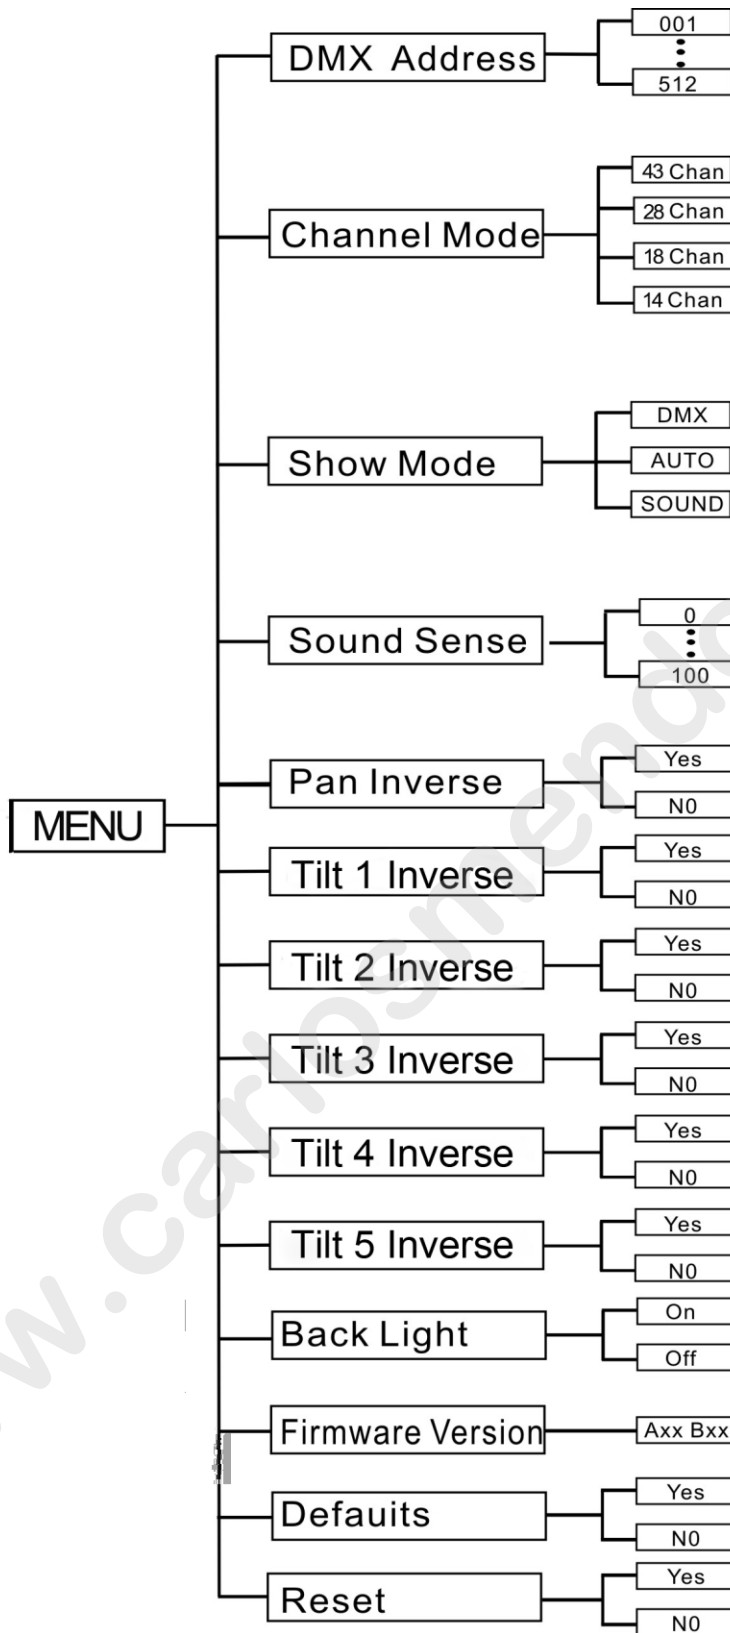

5 heads Beam Strobe LED Bar Light

USER MANUAL

1. Specification:

Voltage: AC90-240V, 50/60Hz

Power: 400W

Light Source: 5pcs 40W High Power RGBW 4in1 LEDs + 10pcs 20W White LEDs

LED Lifetime: 50000h

Dimmer: 0-100% linear dimmer

Strobe: High Speed electronic strobe/random strobe, 1-25time/s

Control Mode: DMX 512, Master/Slave, Auto, Sound Activity

DMX Channel: 14CH/ 18CH/28CH/43CH

Movement: Pan 190degree, Tilt 90degree

Other Features: Multiple built-in programs, stunning voice control effects, suitable for entertainment venues such as bars, KTVs, weddings, etc.

Size: 86*16*24cm

Weight: 8.6kg

Menu

3.DMX Channel:

43CH

43CH	Function	DMX Value	Description
1	Pan	0-255	0-190degree move
2	Pan Speed	0-255	Pan speed from fast to slow
3	Tilt 1	0-255	0-90degree move
4	Tilt 2	0-255	0-90degree move
5	Tilt 3	0-255	0-90degree move
6	Tilt 4	0-255	0-90degree move
7	Tilt 5	0-255	0-90degree move
8	Master Dimmer	0-255	0-100% dimmer from dark to brighter
9	Strobe	0	No function
		1-255	Strobe speed from slow to fast (1HZ-25HZ)
10	Running Color (When running built-in effects, this channel is color choose)	0-23	OFF
		24-47	Red
		48-71	Green
		72-95	Blue
		96-119	White
		120-143	Red+Green
		144-167	Red+Blue
		168-191	Green+Blue
		192-215	RGB
		216-255	RGBW
10	Tilt 1 Red	0-255	0-100% dimmer from dark to brighter
11	Tilt 1 Green	0-255	0-100% dimmer from dark to brighter
12	Tilt 1 Blue	0-255	0-100% dimmer from dark to brighter
13	Tilt 1 White	0-255	0-100% dimmer from dark to brighter
14	Tilt 2 Red	0-255	0-100% dimmer from dark to brighter
15	Tilt 2 Green	0-255	0-100% dimmer from dark to brighter